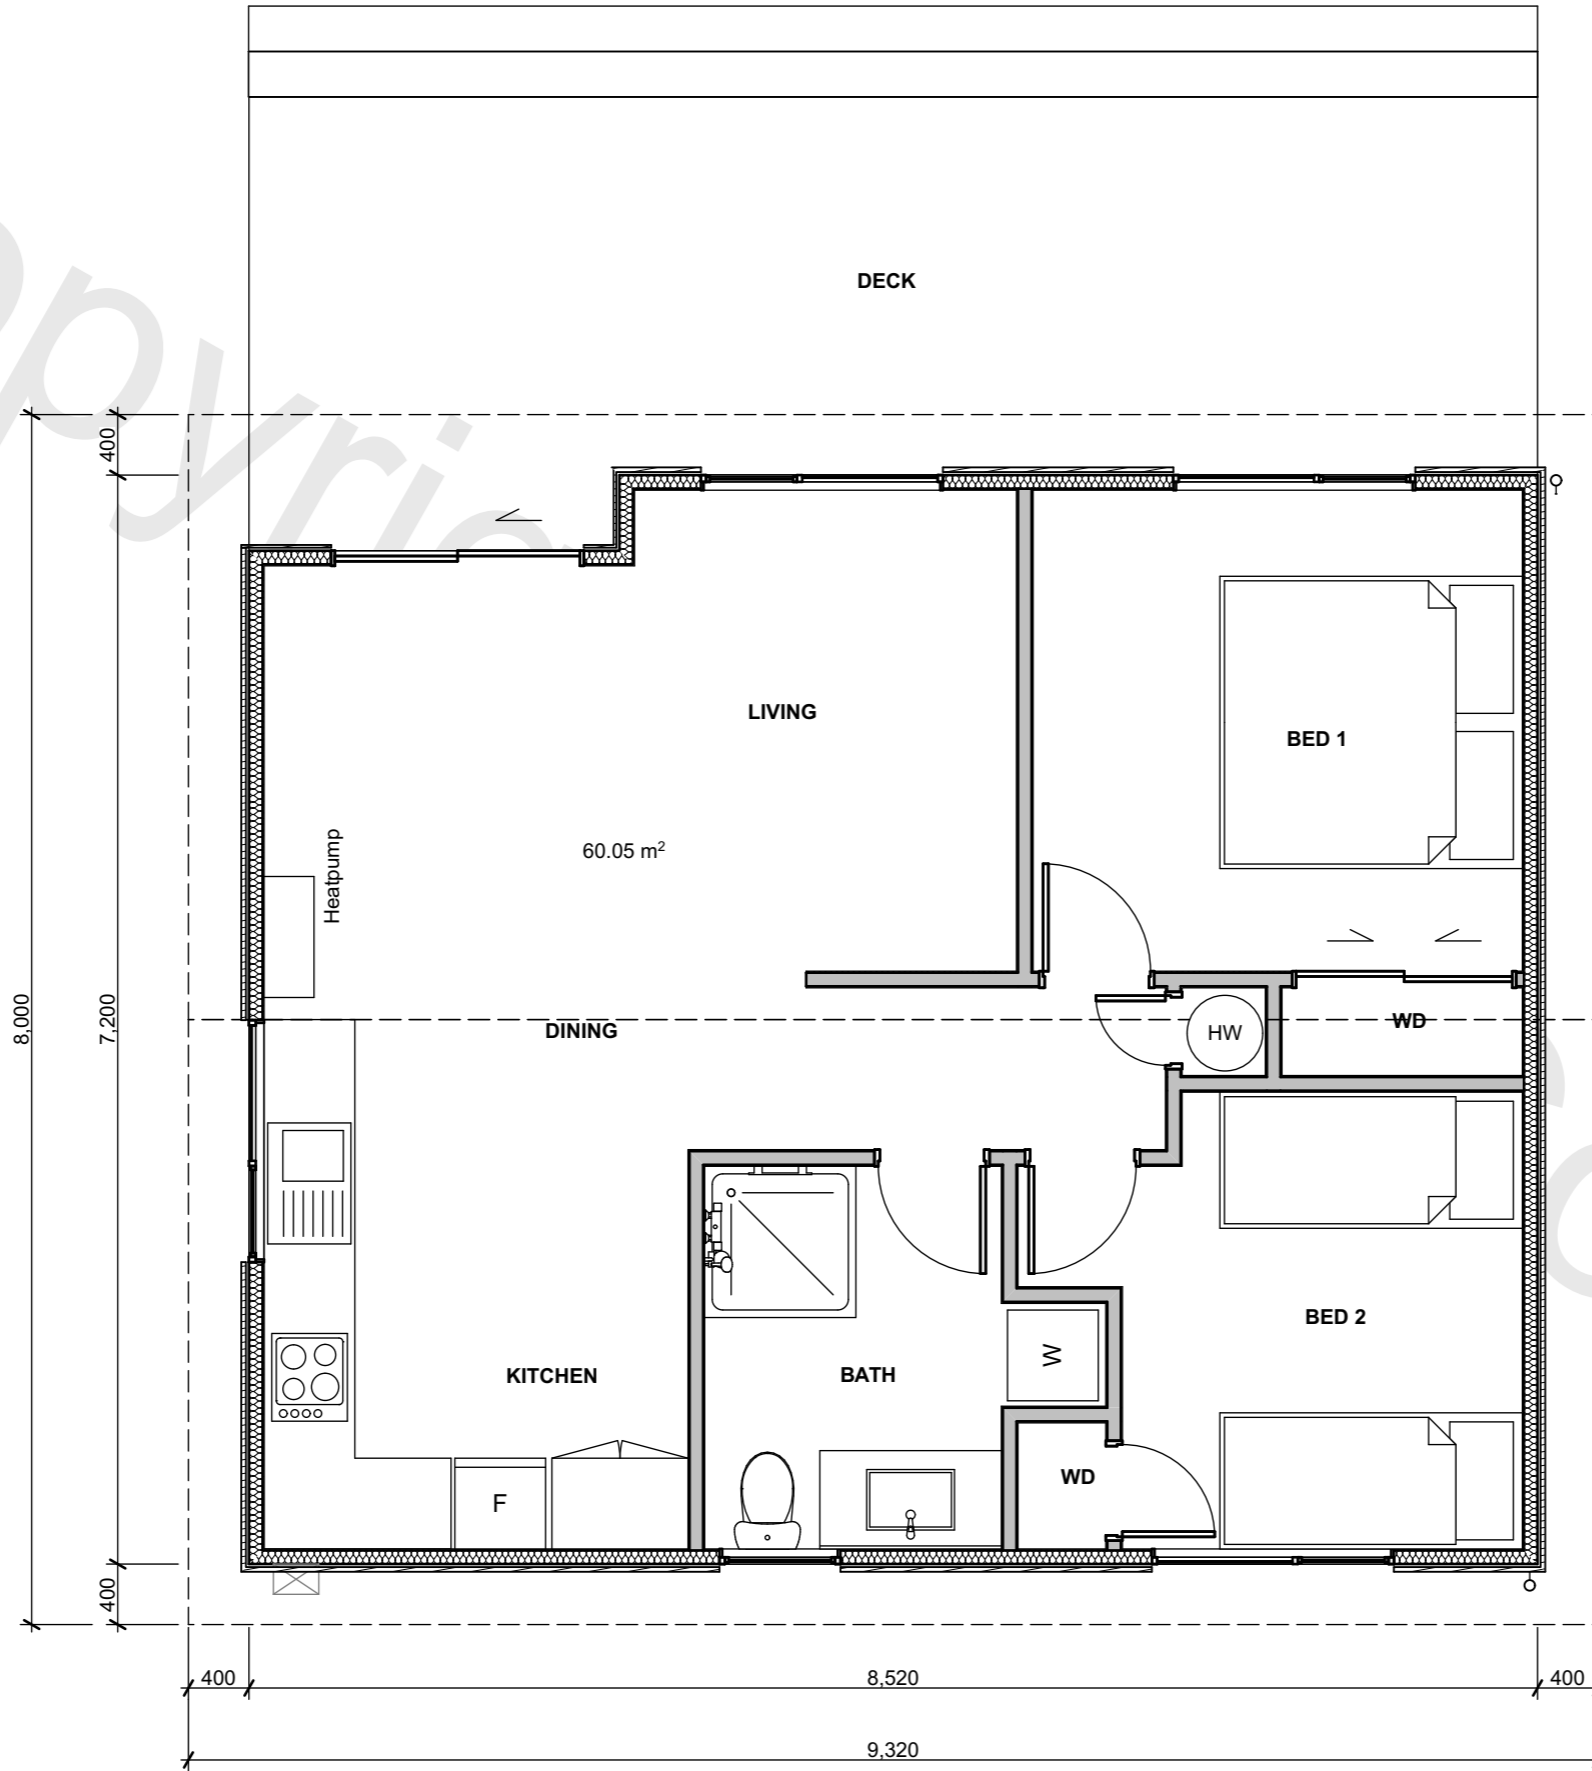

Copyright

The Relocatable House Co.
 Buy, sell or move - we make it simple.

DISCLAIMER

The Relocatable House Company accepts no responsibility for the accuracy of this drawing. It is a rough plan to give an indication of size and is for marketing purposes only. Check and verify the dimensions indicated - Do not scale off the drawing

FLOOR AREA (APPROX)	60m ²
<u>BRANZ Maps information</u>	
Wind Zone: Very High	
Earthquake Zone: 2	
Corrosion Zone: C	

o. Ltd

Need help with your design & council consents?

Here is a selection of some of the things we can do to help you add value to your property: